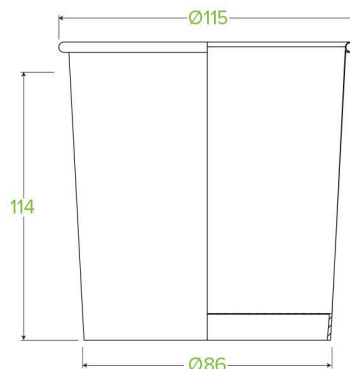

# 740ml / 24oz Natural BioBowl BSCK-24-GS

<b>Carton quantity:</b> 500	<b>Sleeves per carton:</b> 20	<b>Units per sleeve:</b> 25
<b>Carton Size LxWxH (cm):</b> 58.5 x 48.0 x 30.0	<b>Carton gross weight (kg):</b> 9.000000	<b>Carton barcode:</b> 19344062023415
<b>Raw material:</b> Paper	<b>Lining/coating:</b> Bioplastic - Ingeo, PLA	<b>Window material:</b> None
<b>Printing Type:</b> Offset	<b>Inks:</b> Food Contact Safe Inks	<b>Brim fill capacity (ml):</b> 718
<b>Dimensions top LxW (mm):</b> 115x115	<b>Dimensions base LxW (mm):</b> 88x88	<b>Product Depth:</b> 106.0
<b>Product weight (g):</b> 15.4	<b>Thickness:</b> 228gsm + 35gsm PLA	<b>Use:</b> Hot and cold
<b>Manufactured:</b> Taiwan	<b>Customise:</b> Print	<b>MOQ custom:</b> 25000
<b>Mould fees:</b> No	<b>Quality product certified:</b> ISO 9001	<b>Factory food safety certified:</b> BRC, HACCP
<b>Home compostable:</b> No	<b>Industrially compostable:</b> Certified to AS4376 Australian Standards, Certified to EN13432 European Standard	<b>Recyclable:</b> No