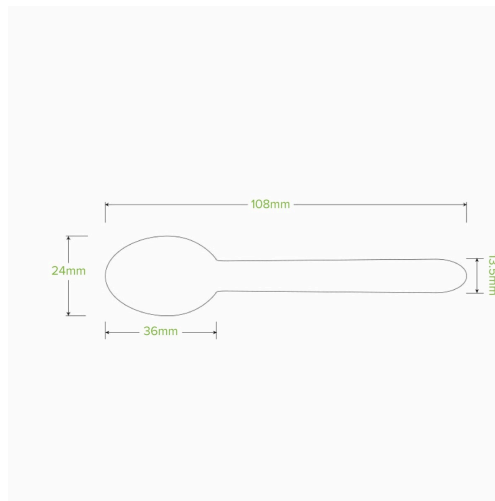

10cm Coated Wood Teaspoon HY-10TS-COATED

Carton quantity: 2000	Sleeves per carton: 20	Units per sleeve: 100
Carton Size LxWxH (cm): 29.0 x 16.0 x 13.5	Carton gross weight (kg): 3.000000	Carton barcode: 19344062044892
Raw material: Wood - FSC™ 100% Certified Birchwood	Lining/coating: Carnauba Wax	Window material: None
Printing Type: None	Inks: None	Dimensions top LxW (mm): 108x24
Dimensions base LxW (mm): 108x24	Product weight (g): 1.41	Thickness: 1mm
Use: Hot, Cold, Wet & Dry Products	Manufactured: China	Customise: Hot stamp
MOQ custom: 150000	Mould fees: Yes - see custom packaging	Environmental production certified: ISO 14001 pending
Quality product certified: ISO 9001	Factory food safety certified: ISO 22000	Corporate social accreditation: SA 8000, BSCI, SMETA
Home compostable: Yes	Industrially compostable: Yes	Recyclable: No